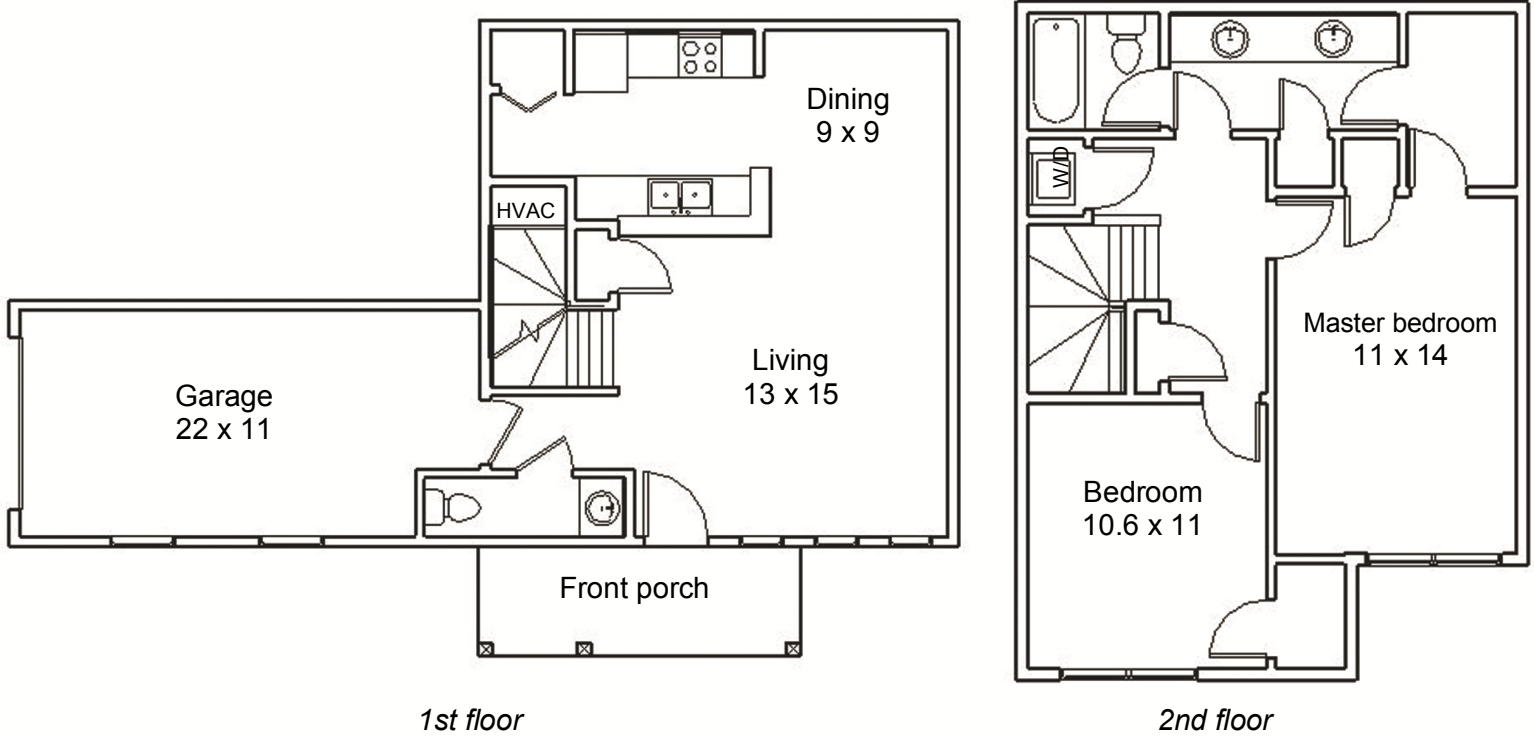

The Delaware IV Condominium

Two bedrooms with 1½ baths

1100 sq. ft.

1st floor

2nd floor

All dimensions are approximate

The Delaware IV Condominium Features:

Main Level

Open kitchen including:
Refrigerator with Ice-Maker
Range with Hood
Dishwasher
Garbage Disposal
Dining Room
Large living room
Half bath

Second level

Master suite
His/Hers walk-in closet
Full bath with double vanity access
Spacious second bedroom
Convenient second level laundry

Also:

Private entrance with front porch
Attached one-car garage with remote
Large yard