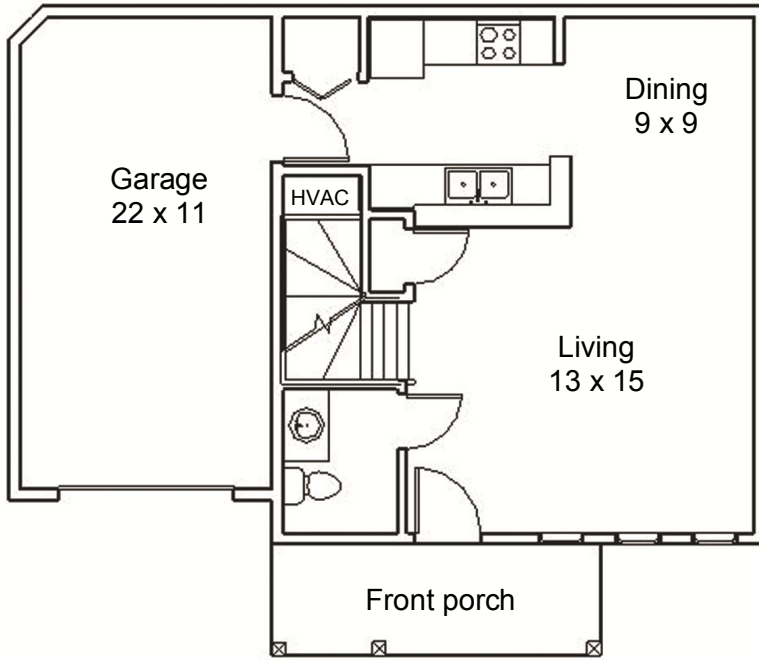

# The Delaware III Condominium

Two bedrooms with 1½ baths

1100 sq. ft.

1st floor

2nd floor

All dimensions are approximate

## The Delaware III Condominium Features:

### Main Level

Open kitchen including:  
Refrigerator with Ice-Maker  
Range with Hood  
Dishwasher  
Garbage Disposal  
Dining Room  
Large living room  
Half bath

### Second level

Master suite  
His/Hers walk-thru closet to bathroom  
Full bath with double vanity  
Second bedroom  
Convenient second level laundry