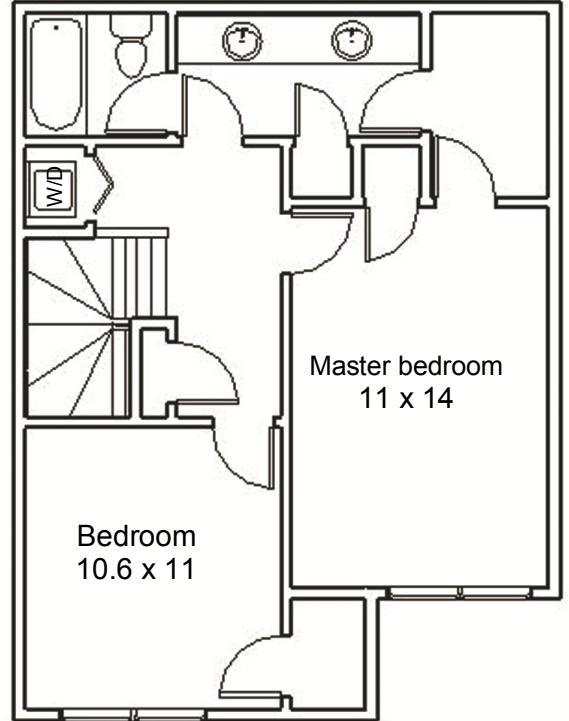

# The Delaware III Condominium

Two bedrooms with 1½ baths

1100 sq. ft.

1st floor

2nd floor

All dimensions are approximate

## The Delaware III Condominium Features:

### Main Level

Open kitchen including:  
Refrigerator with Ice-Maker  
Range with Hood  
Dishwasher  
Garbage Disposal  
Dining Room  
Large living room  
Half bath

### Second level

Master suite  
His/Hers walk-thru closet to bathroom  
Full bath with double vanity  
Second bedroom  
Convenient second level laundry