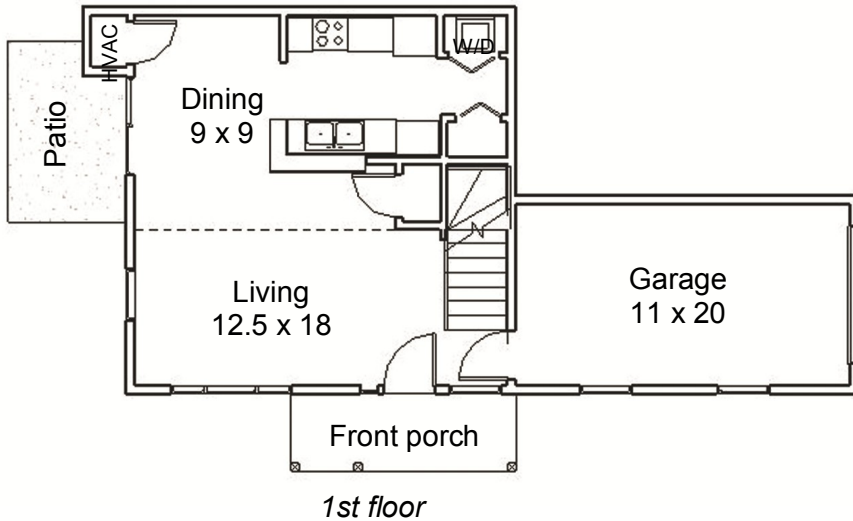

The Delaware II Condominium

Two bedrooms with 2 baths

1100 sq. ft.

All dimensions are approximate

The Delaware II Condominium Features:

Main Level

Open kitchen including:

Refrigerator with Ice-Maker

Range with Hood

Dishwasher

Garbage Disposal

Dining Room featuring:

Patio

Sliding glass doors opening to large yard

Large living room

Laundry

Second level

Master suite

His/Hers walk-in closet

Full bath

Spacious second bedroom

Full Bath

Also:

Private entrance with front porch