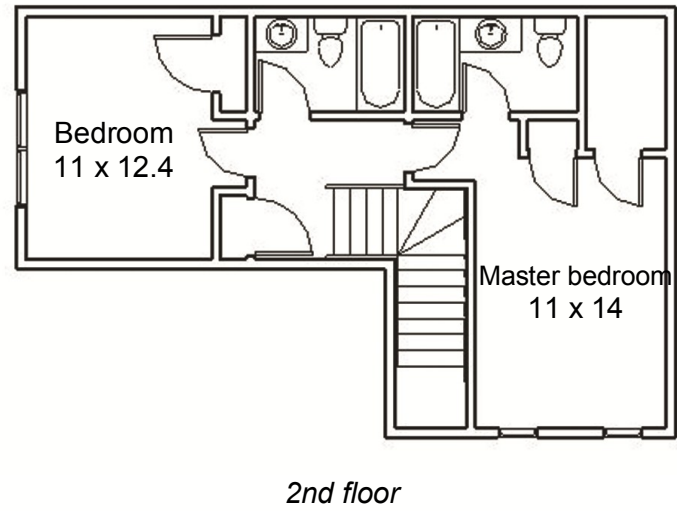

The Delaware II Condominium

Two bedrooms with 2 baths

1100 sq. ft.

All dimensions are approximate

The Delaware II Condominium Features:

Main Level

Open kitchen including:

Refrigerator with Ice-Maker

Range with Hood

Dishwasher

Garbage Disposal

Dining Room featuring:

Patio

Sliding glass doors opening to large yard

Large living room

Laundry

Second level

Master suite

His/Hers walk-in closet

Full bath

Spacious second bedroom

Full Bath

Also:

Private entrance with front porch