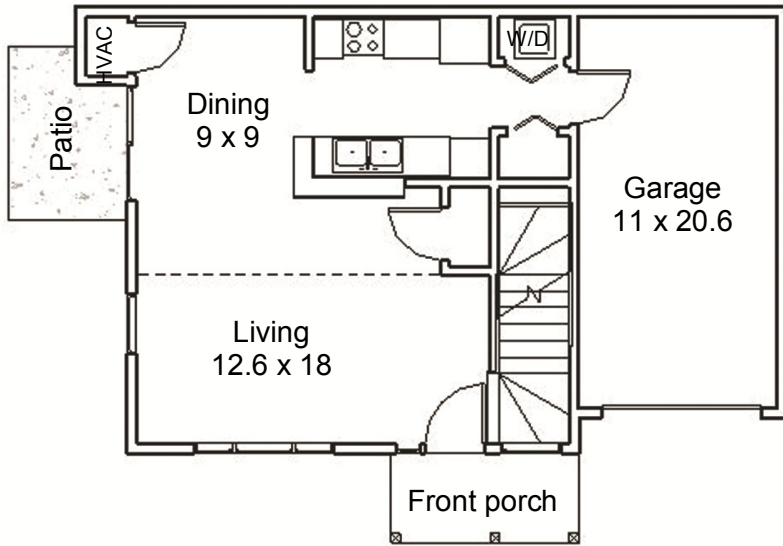

The Delaware I Condominium

Two bedrooms with 2 baths

1100 sq. ft.

1st floor

2nd floor

All dimensions are approximate

The Delaware I Condominium Features:

Main Level

Open kitchen including:

Refrigerator with Ice-Maker

Range with Hood

Dishwasher

Garbage Disposal

Dining Room featuring:

Patio

Sliding glass doors opening to large yard

Large living room

Laundry

Second level

Master suite

His/Hers walk-in closet

Full bath

Spacious second bedroom

Full Bath