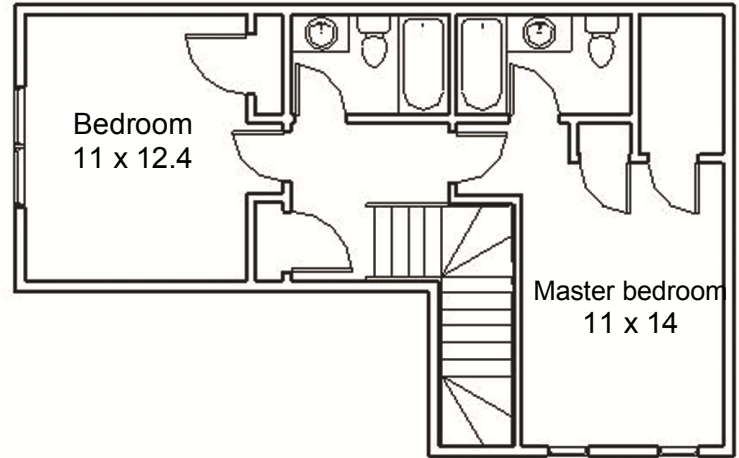

The Delaware I Condominium

Two bedrooms with 2 baths

1100 sq. ft.

1st floor

2nd floor

All dimensions are approximate

The Delaware I Condominium Features:

Main Level

Large living room

Laundry

Second level

Master suite

His/Hers walk-in closet

Full bath

Spacious second bedroom

Full Bath