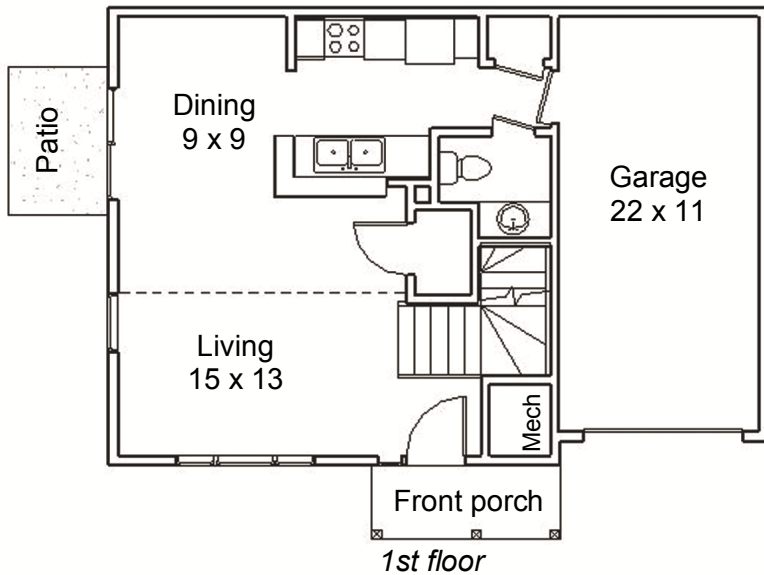

# The Cambridge Condominium

Two bedrooms with 1½ baths

1100 sq. ft.

*All dimensions are approximate*

### Main Level

Open kitchen including:

- Refrigerator with Ice-Maker
- Range with Hood
- Dishwasher
- Garbage Disposal

Dining Room featuring:

- Patio
- Sliding glass doors opening to large yard
- Large living room
- Half bath

### Second level

Master suite

- His/Hers walk-in closet
- Full bath with double vanity
- Spacious second bedroom
- Convenient second level laundry

Also:

- Private entrance with front porch
- Attached one-car garage with remote
- Vaulted ceilings