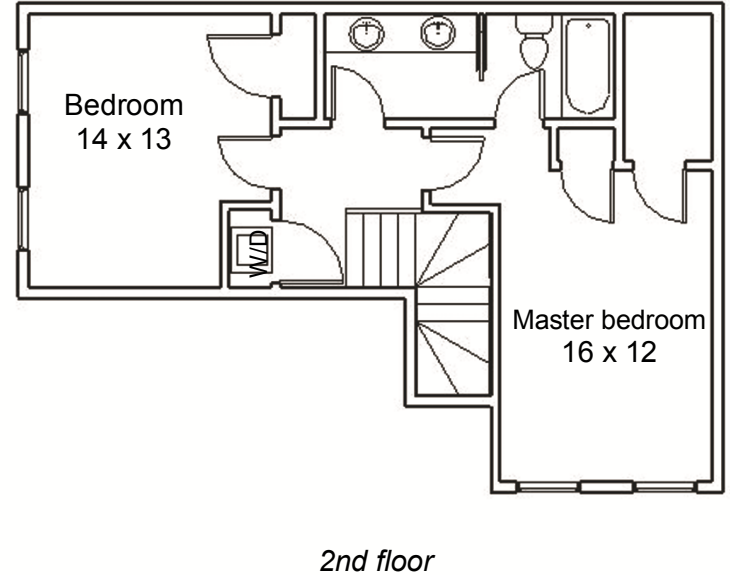

# The Cambridge Condominium

Two bedrooms with 1½ baths

1100 sq. ft.

*All dimensions are approximate*

### Main Level

Open kitchen including:

- Refrigerator with Ice-Maker
- Range with Hood
- Dishwasher
- Garbage Disposal

Dining Room featuring:

- Patio
- Sliding glass doors opening to large yard
- Large living room
- Half bath

### Second level

Master suite

- His/Hers walk-in closet
- Full bath with double vanity
- Spacious second bedroom
- Convenient second level laundry

Also:

- Private entrance with front porch
- Attached one-car garage with remote
- Vaulted ceilings