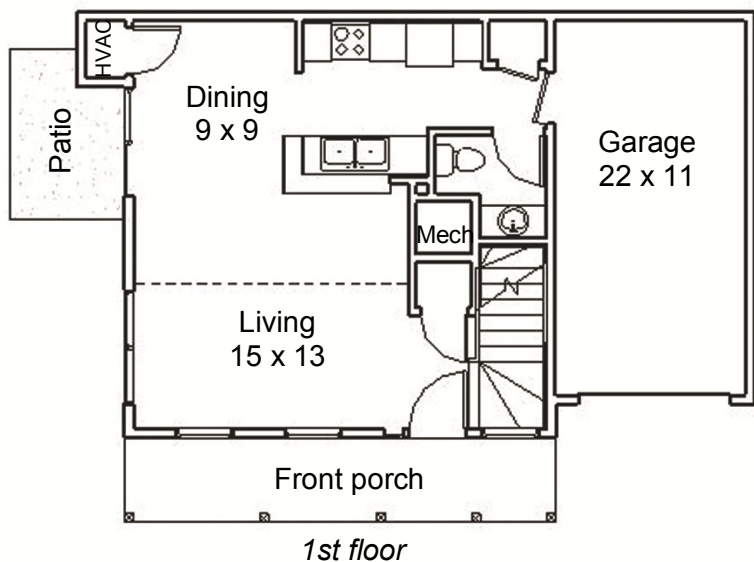

# The Andover Condominium

Two bedrooms with 2½ baths

1100 sq. ft.

All dimensions are approximate

### Main Level

Open kitchen including:

- Ceramic tile floor
- Refrigerator with Ice-Maker
- Range with Hood
- Dishwasher
- Garbage Disposal

Dining Room featuring:

- Patio
- Sliding glass doors opening to large yard
- Large living room
- Half-bath

### Second level

Master suite

- His/Hers walk-in closet
- Full bath
- Spacious second bedroom
- Full Bath
- Convenient second level laundry

Also:

- Private entrance with front porch
- Attached one-car garage with remote
- Ceramic tile foyer
- Vaulted ceilings