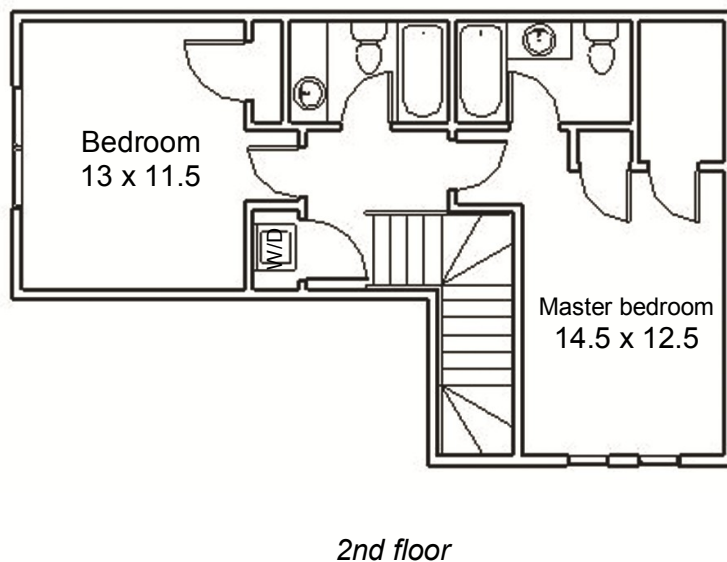

# The Andover Condominium

Two bedrooms with 2½ baths

1100 sq. ft.

All dimensions are approximate

### Main Level

Open kitchen including:

- Ceramic tile floor
- Refrigerator with Ice-Maker
- Range with Hood
- Dishwasher
- Garbage Disposal

Dining Room featuring:

- Patio
- Sliding glass doors opening to large yard
- Large living room
- Half-bath

### Second level

Master suite

- His/Hers walk-in closet
- Full bath
- Spacious second bedroom
- Full Bath
- Convenient second level laundry

Also:

- Private entrance with front porch
- Attached one-car garage with remote
- Ceramic tile foyer
- Vaulted ceilings